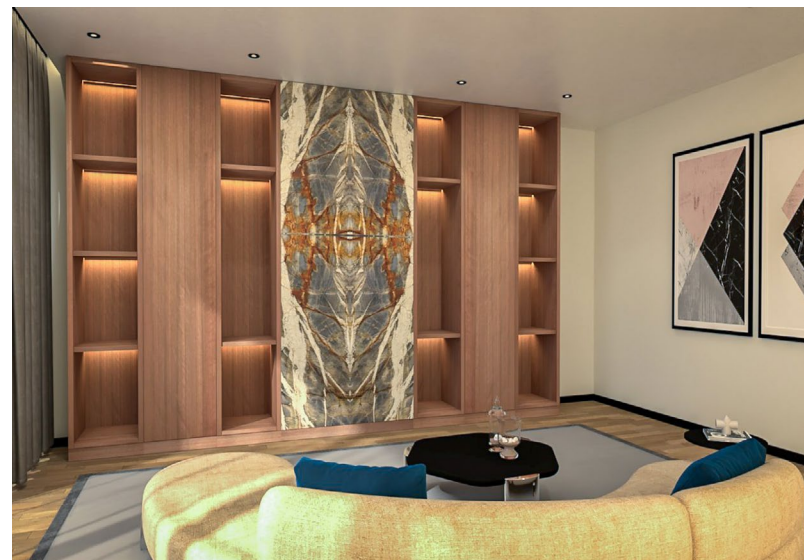

A PERFECT DESIGN INTEGRATION

DESIGNERS' KEY TO INNOVATION

Designed with the discerning client in mind, it simplifies the integration of cutting-edge technology into any environment, ensuring that elegance remains front and center.

This unique collection allows each client to create their personalized Alchimia experience. It's about having their version of Alchimia, tailored to fit their space and style perfectly.