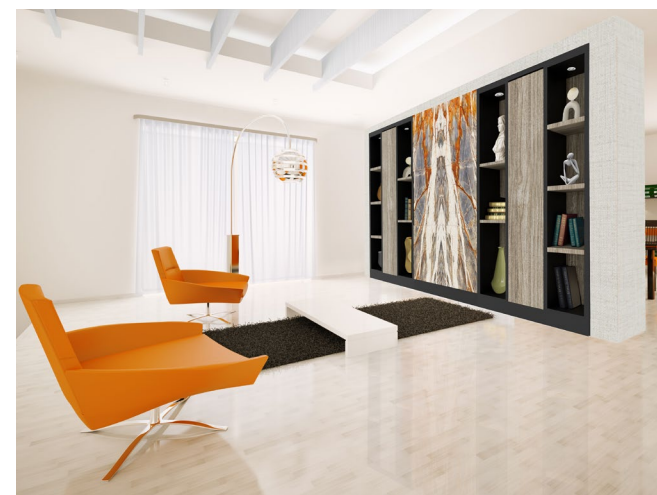

For architects and interior designers, The Collection is a game-changer.

It offers a handpicked selection of elements that complement any design, coupled with the convenience of 3D SketchUp models ready for integration into design software.

This not only streamlines the design process but also opens up new possibilities for innovation and creativity.