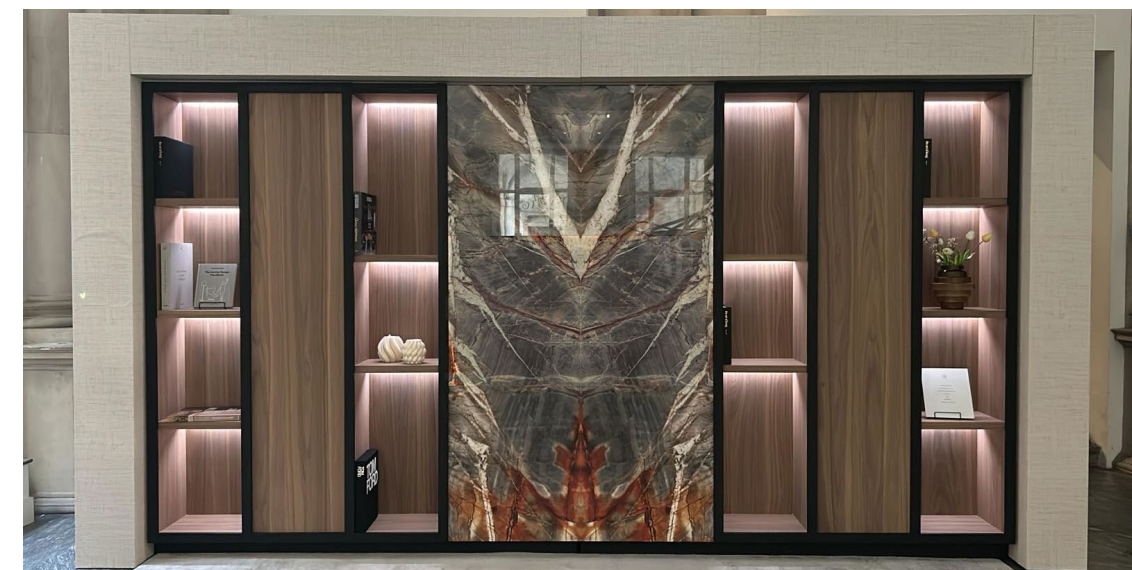

VBH FOR MASTERLY

This piece of furniture was crafted for the 2024 Milan Design Week and showcased in the VIP area of Masterly in Milan. Composed of various elements from The Collection and crafted in exquisite marble and refined wood, this library seamlessly fits into a sophisticated interior design where art, natural materials, and harmony are paramount. Here, technology is cleverly integrated and activated only as needed, ensuring it complements rather than disrupts the aesthetic balance.

PROJECT: Masterly VIP room, with Alchimia-The Collection (4 frozen walnut shelves elements and 2 panels with speakers, 1 blue tempest marble panel with 65-inch display).