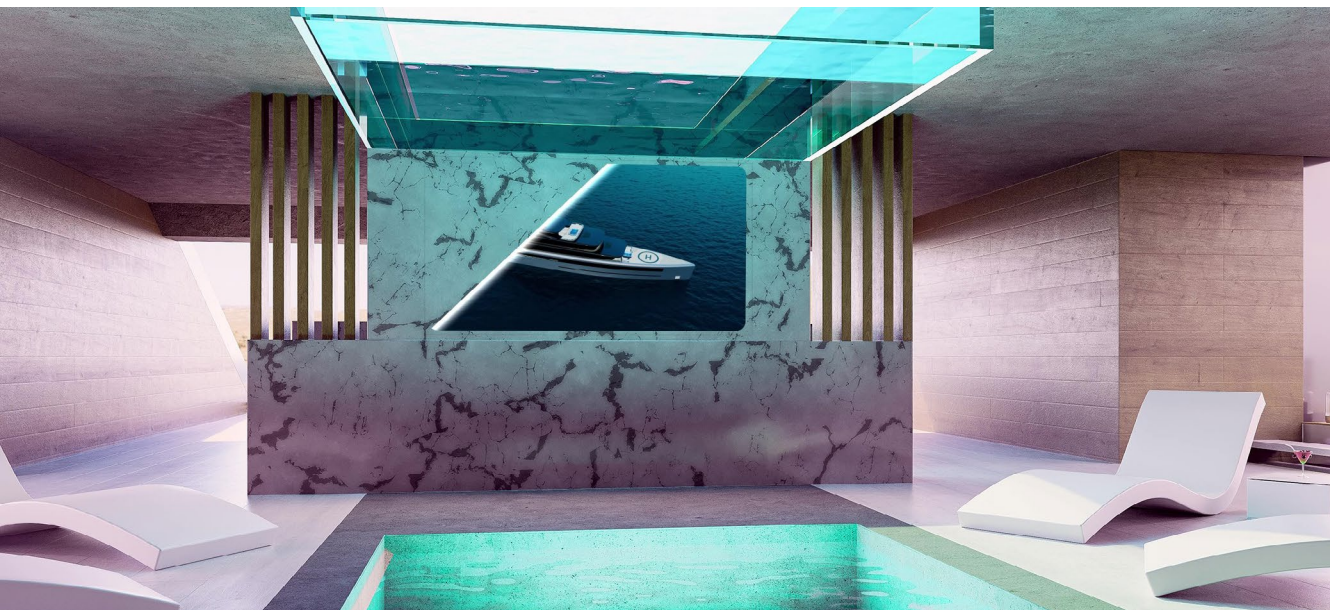

Introducing here our collaboration with Daroca Design, featuring their superb project Sunset. Under the visionary guidance of Alejandro Crespo Daroca, CEO and Head of Design at Daroca Design, Alchimia was seamlessly integrated in this 80m masterpiece, transforming it into an oasis of luxury and innovation.

In the beach club, guests can unwind by the interior swimming pool in a spa area. Alchimia displays offer a remarkable entertainment experience, allowing guests to enjoy their favorite shows or movies while basking in the pool's serene ambiance. On the opposite side, behind the bar, Alchimia bespoke elements have been seamlessly incorporated into natural stone, elevating the lounge experience to new heights. Here, guests can relax and savor drinks while staying updated with news, enjoying their favorite programs, or immersing themselves in music.

PROJECT: Sunset, 80m Yacht, including Alchimia Bespoke Elements (2 Alchimia Wall Elements with 100-inch displays and speakers).