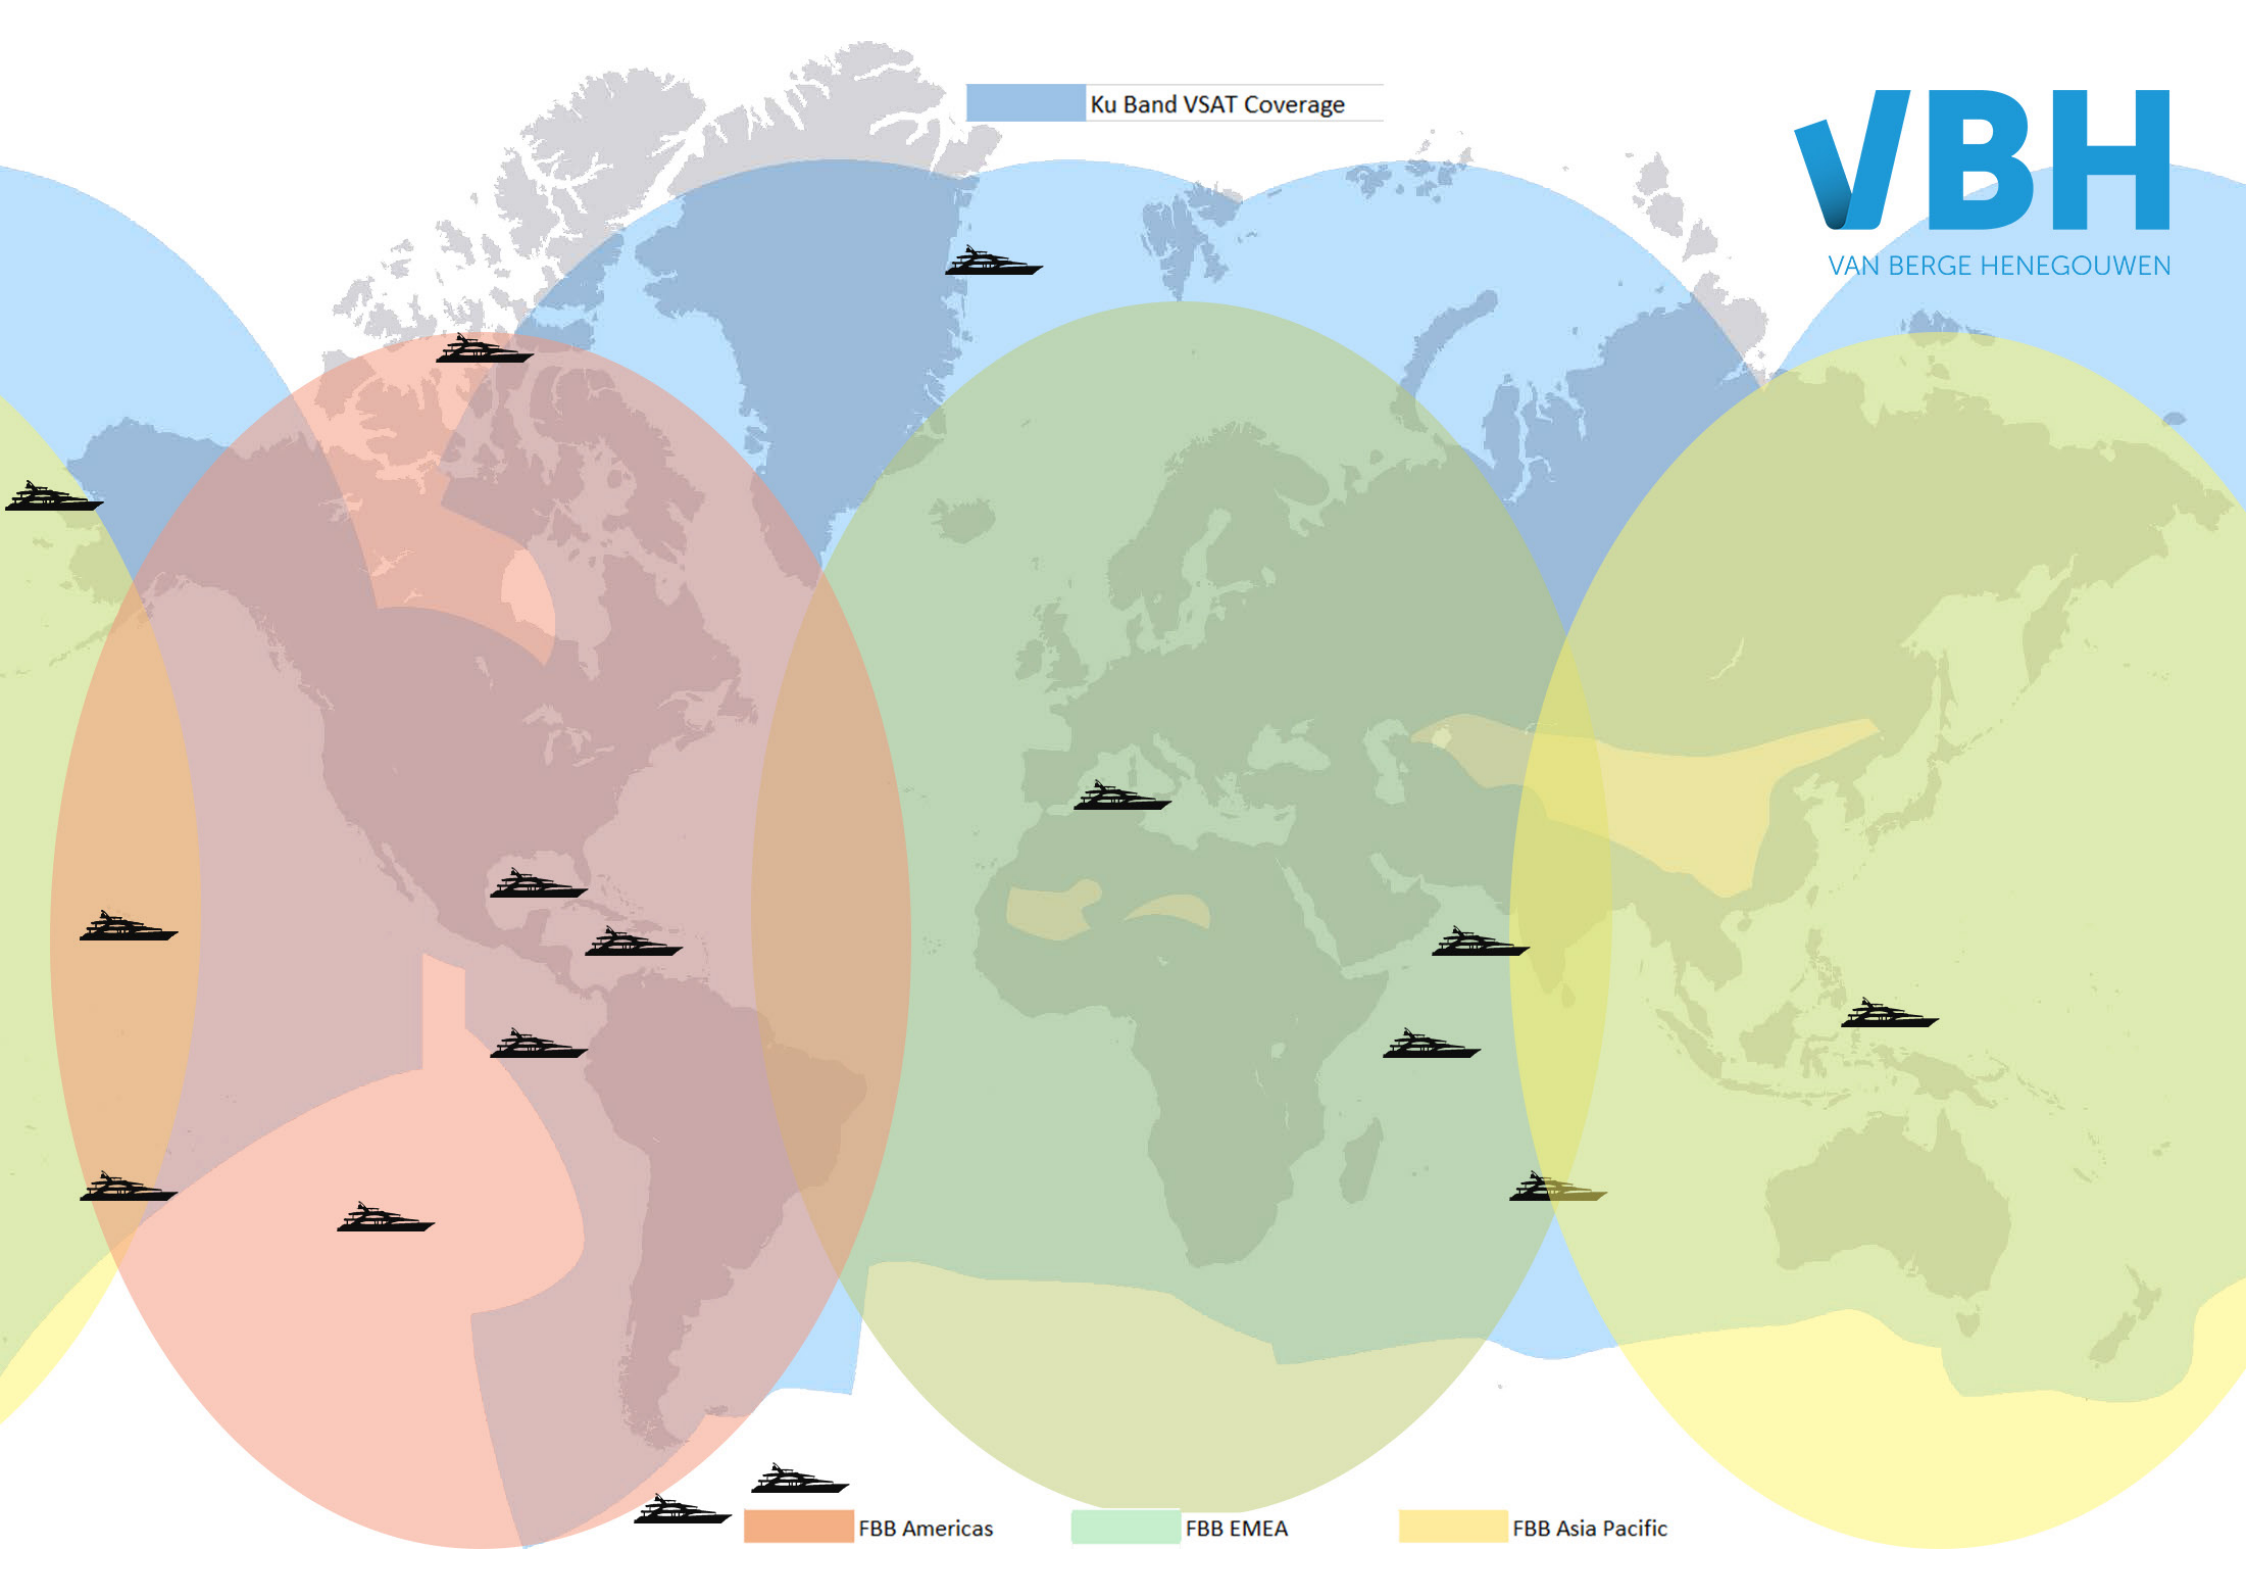

Speed: 2,4 kbps

**4G** - billing for data bundle/month.

(only available no further than 10-15 nautical miles from shore)

Speed: 20.000 kbps

# COVERAGE EXAMPLES

Areas: Greenland, Gulf of Mexico, Caribbean Sea, Mediterranean Sea, Arabian Sea, Seychelles, Indian Ocean ( Partly), Philippines, Hawaii, Galapagos Islands & between Ushuaia-Antarctica

Unlimited Data. Speed: 2048/768

WhatsApp: Yes / Social Media: Yes

Contract commitment: 12 months

Service=VSAT

Areas: North-West Passage, Alaska, Easter Islands, French Polynesia, South Georgia Island, Antarctica.

Iridium

Very limited data. Very limited speed (2,4 kbps).

WhatsApp: Yes / Social Media: No

Contract commitment: 12 months / pay per used minute

Service=Iridium

Ku Band VSAT Coverage

FBB Americas

FBB EMEA