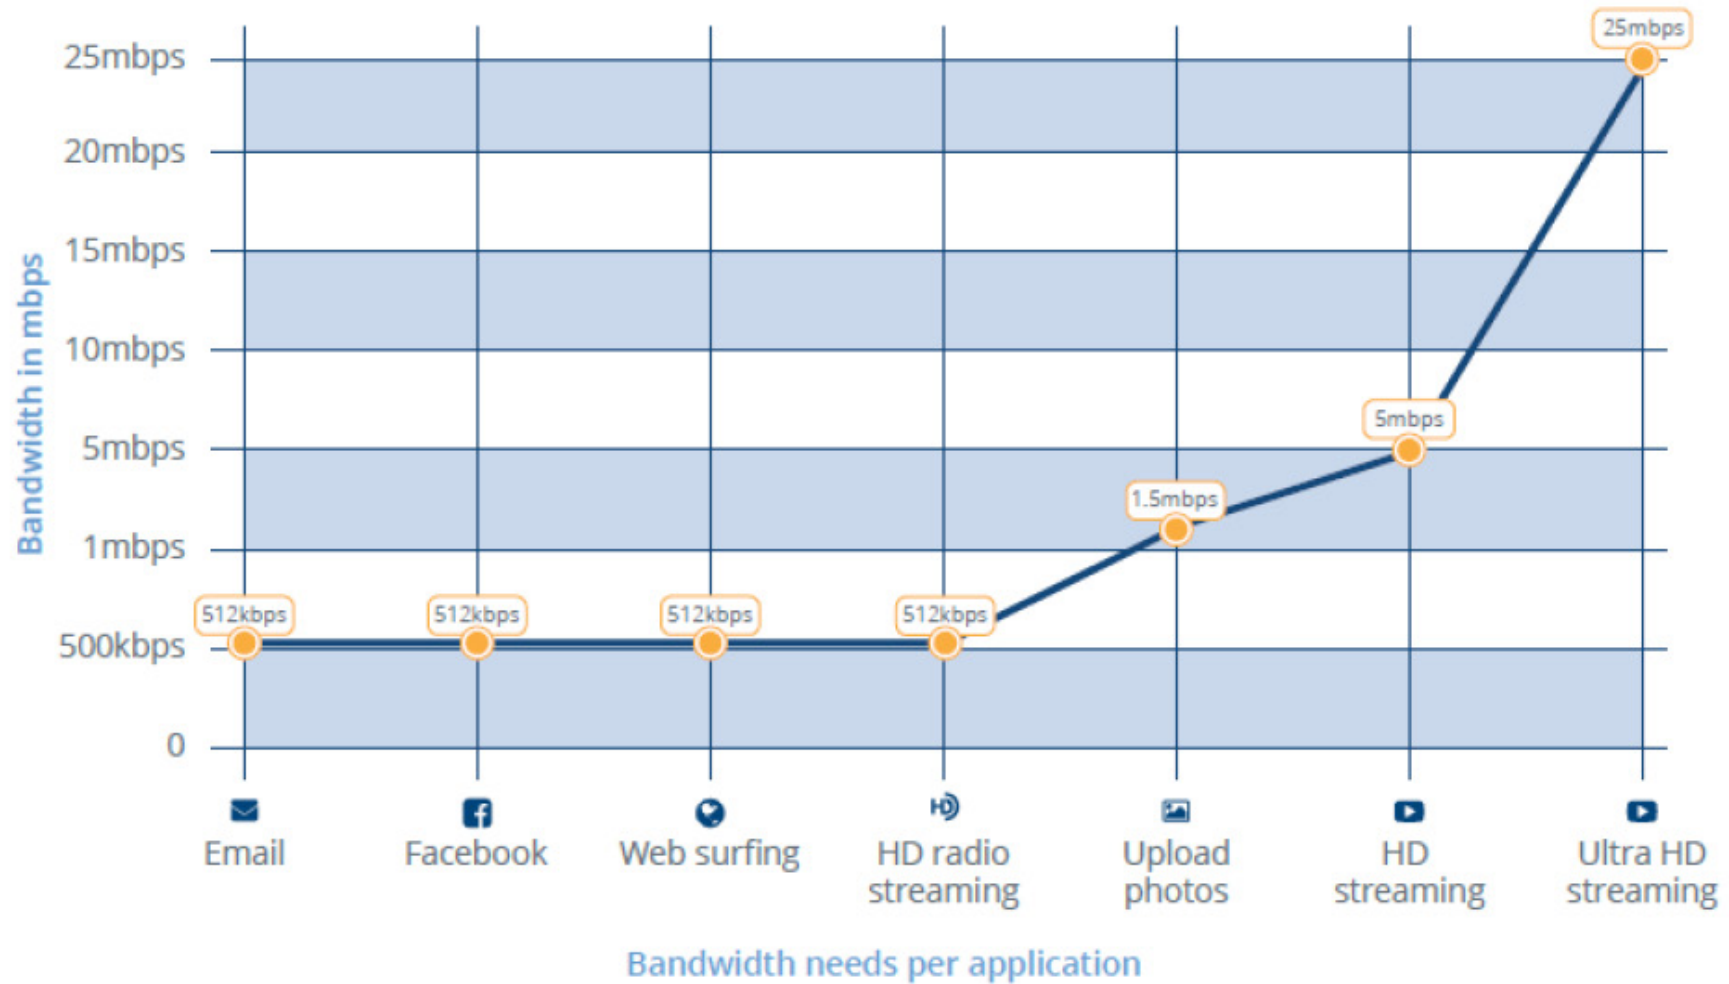

BANDWIDTH REQUIREMENT INDICATIONS

BANDWIDTH CALCULATION

Example

Concurrent Online Activities	Down	Up
Guest 1 Using Facebook	50	50
Guest 2 Emailing some pictures to family at home	0	100
Guest 3 Having a Skype video call conference	384	381
Guest 4 Having a Skype voice-only call	80	80
Guest 5 Watching IPTV	500	0
Captain is updating navigation maps and checking weather	50	50
Crew 1 Web surfing	50	50
Total Bandwidth Needed	1214	714